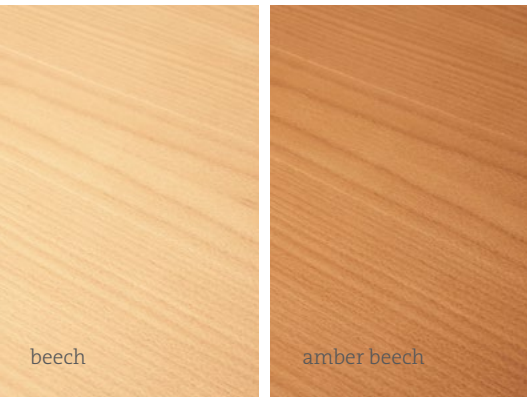

AMBER
BEECH

NATURAL

WARM

COST-EFFECTIVE

AVAILABLE

Beech is one of the main hardwood species across Europe and widely available. Its excellent physical and decorative properties made the species very fashionable for decades. Now, there is an alternative to the well-known pinkish color of Beech veneer:

DANZER AMBER BEECH

A new all natural process allows Danzer to offer beautiful Beech in a darker than usual, golden brownish tone.

beech

amber beech

PRODUCT INFORMATION

Veneer thickness: 0.53 mm

Structure: flat cut or quarter cut